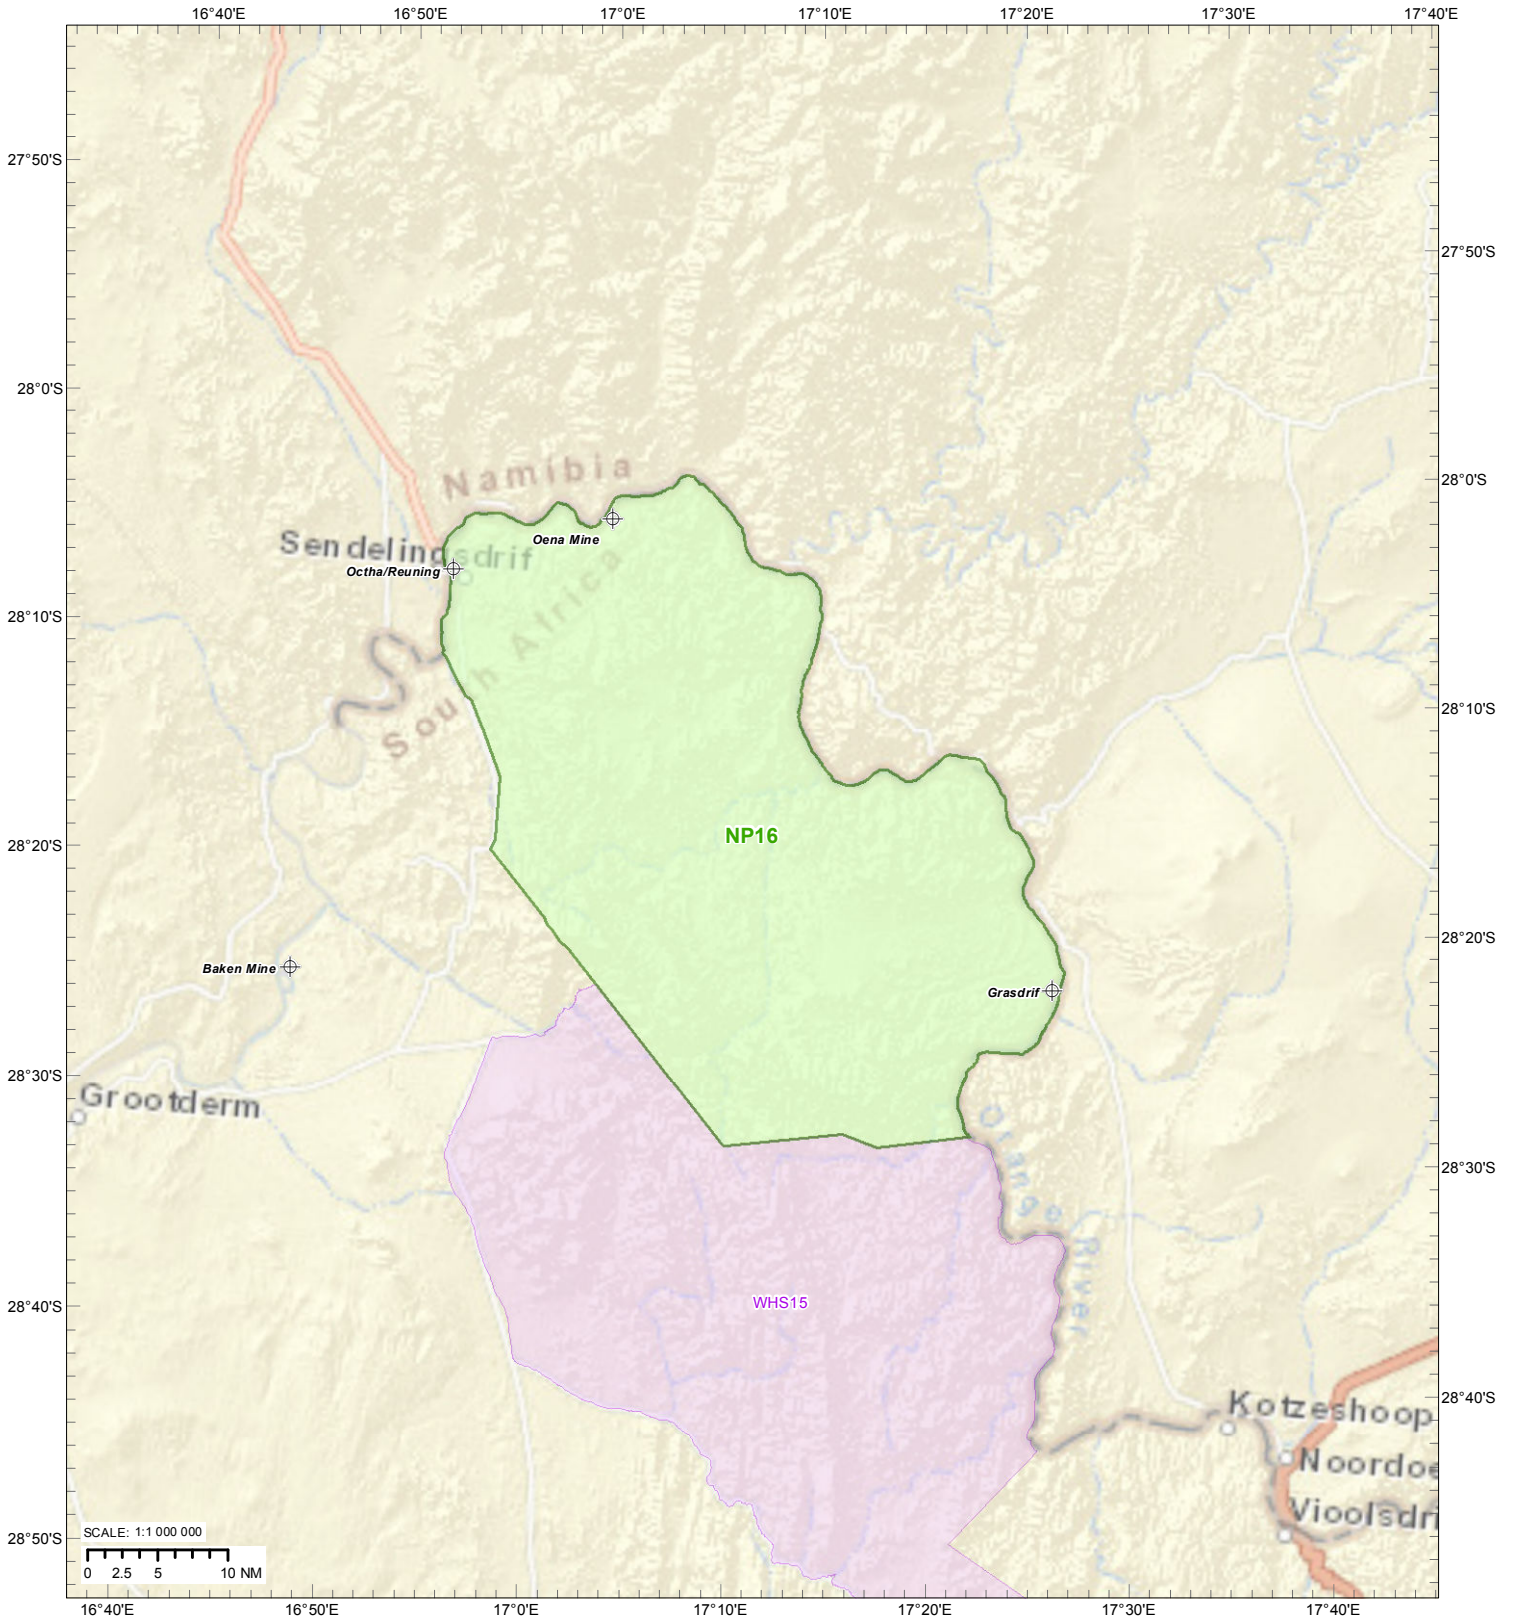

NATIONAL PARKS
Richtersveld National Park

NP Nr	Name	Highest Point (ft)	NEMPAA (ft)	MNM ALT (ft)
NP16	Richtersveld National Park	4480	2500	6980

SOURCE: SAPAD_OR_2014_02